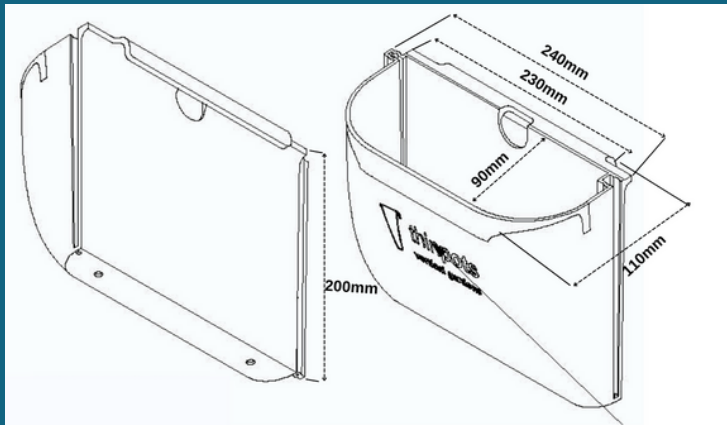

THINPOTS New - Series 2

ThinPots are specially designed to hang on the front of your ThinTank to create a unique Vertical Garden System. The ThinPots clip directly onto an irrigation pipe, which gives an option to be watered direct from the tank or just simply hand water; each ThinPot features handy drainage holes. The options are endless when it comes to turning your tank into a garden! The Thinpots New Series fits in all Thintanks NEW SERIES tanks, including our Fat Series. (1000L, 2000L,3000L,4000L,1333L Fat & 2000L Fat).

Length: 230mm

Height: 200mm

Width: 90mm

Create a vertical garden

Fits in all Thintanks New Series

1000L New	-	40 pots (full face)
2000L New	-	40 pots (full face)
3000L New	-	50 pots (full face)
4000L New	-	50 pots (full face)